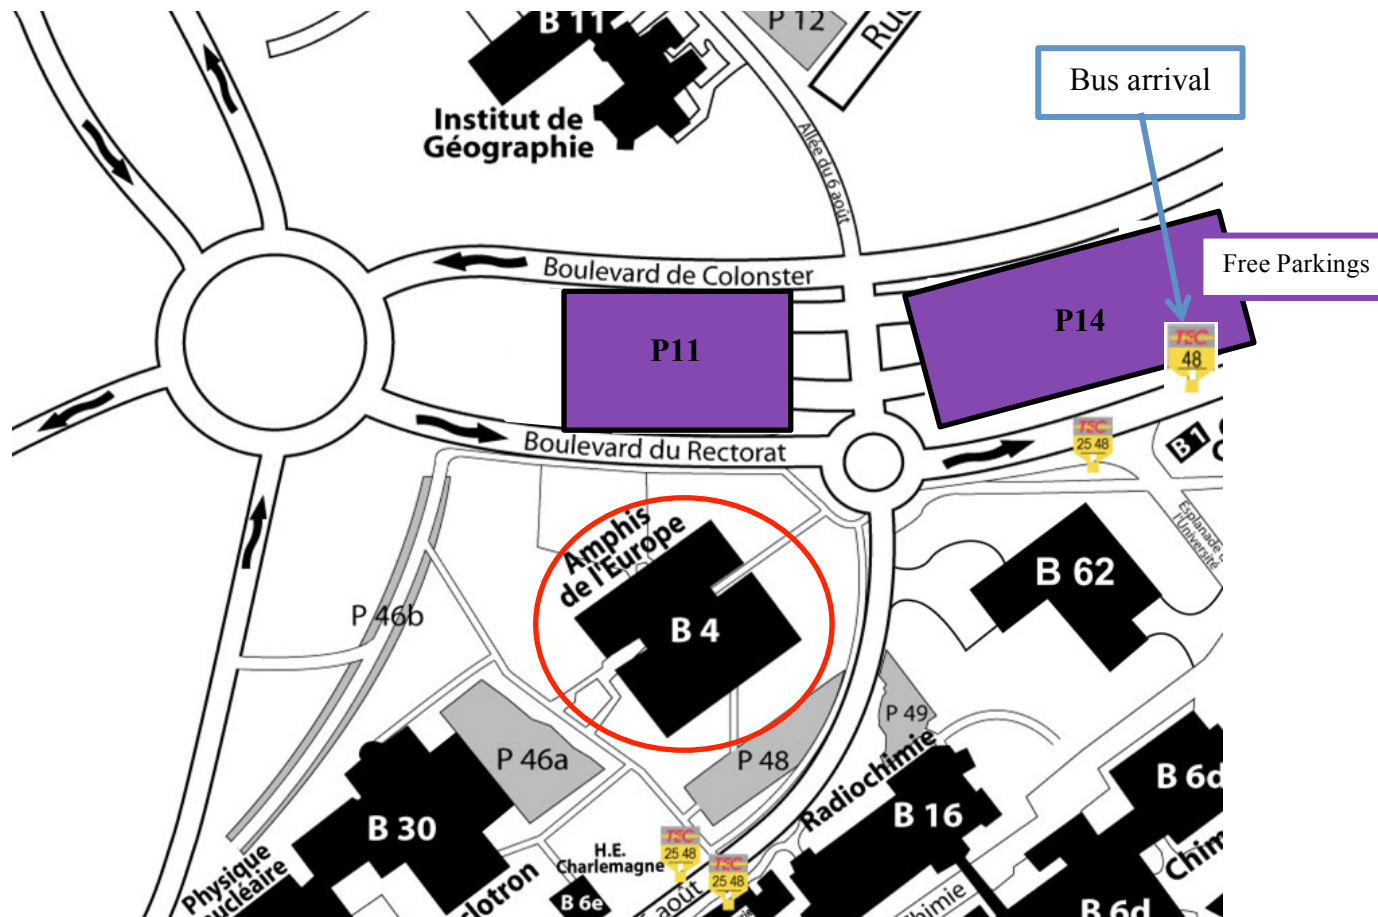

June 23rd, 24th and 25th, 2014:

The Symposium will take place at the University of Liege:

Amphithéâtre de l'Europe (Building **B4**), Boulevard du Rectorat 13; Sart-Tilman, 4000 Liège

➤ **By car :**

GPS localization: <http://maps.google.com?q=50.585151,5.566151>; N: 50.5852; E: 5.5663

Two free parkings (P11 and P14) are available. Signage will be displayed.

➤ **By bus:**

- **If you come from Liege Guillemins Station:** Bus n°48 (Opéra - Guillemins - Sart-Tilman Université – CHU)
- **If you come from Liege centrum:** Bus n°48 (Opéra - Guillemins - Sart-Tilman Université – CHU)
- → You have to stop at SART-TILMAN Amphithéâtres